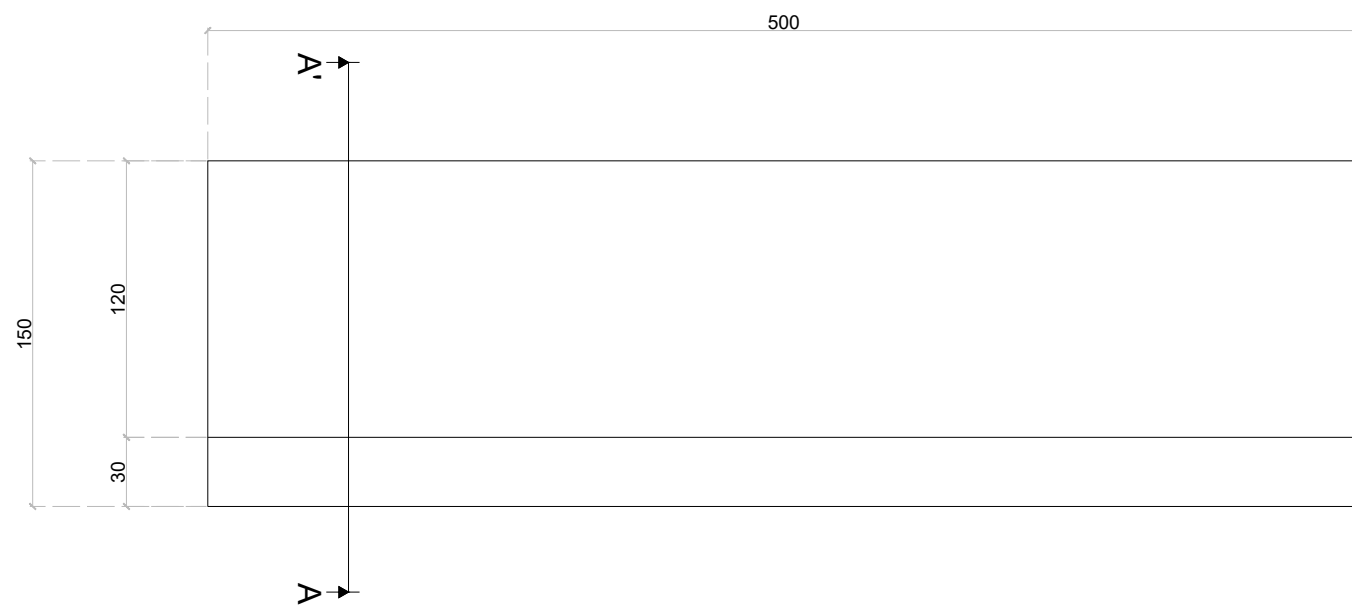

DT014

120/150X300X500 MM DROPPER KERBSTONE

STONE HEIGHT

300 MM

A-A SECTION